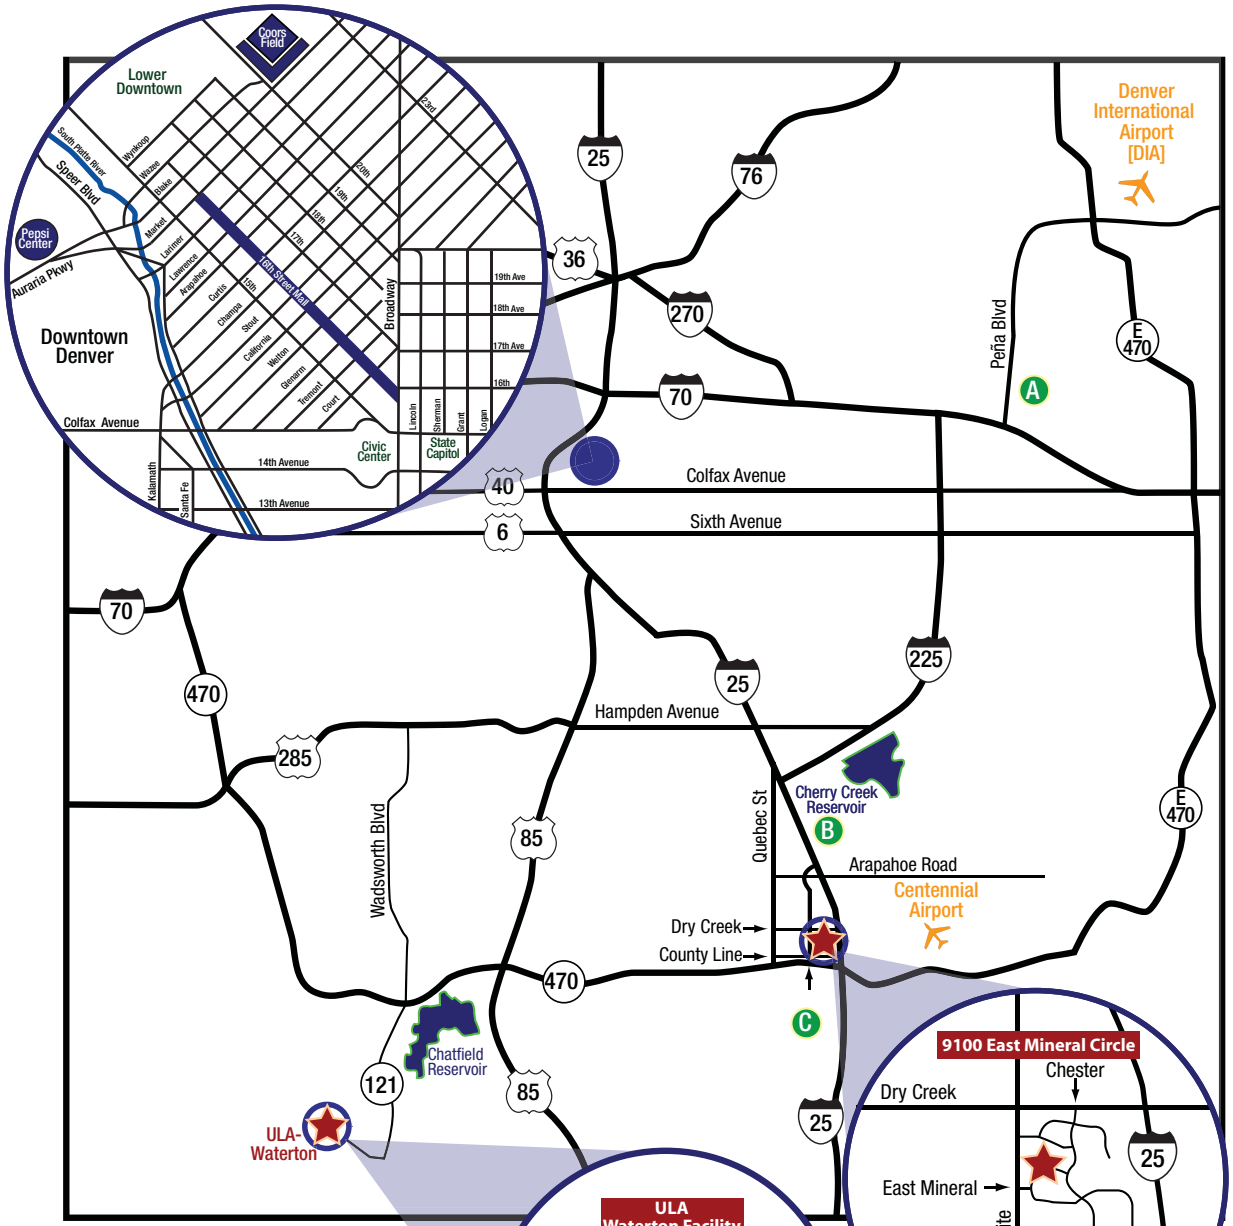

United Launch Alliance—Denver

From Denver International Airport [DIA]

- As you exit the airport, you will be on Pena Boulevard.
- Exit Pena Boulevard at the E-470 Toll Road South [2nd exit].
- Continue on E-470 for approximately 28 miles.
- At the junction of E-470 and I-25, take I-25 north.
- Exit at Dry Creek Road [1st exit].
- Turn left [west] on Dry Creek, under I-25, to Chester Street.
- Turn left [south] on Chester.
- Turn right [west] on East Mineral Circle and proceed to 9100 East Mineral Circle, Centennial, CO 80112.

Hotels

- A DIA [Tower Road & Pena Blvd]**
 - Courtyard by Marriott 303.371.0300
 - Marriott at Gateway Park 303.371.4333
- B Denver Tech Center/Inverness**
 - Hyatt Regency 303.892.1222
 - Inverness Hotel & Golf 303.799.5800
 - Marriott [Denver South] 303.779.1100
- C Park Meadows**
 - Drury Inn 303.694.3400
 - Marriott [South] 303.925.0004